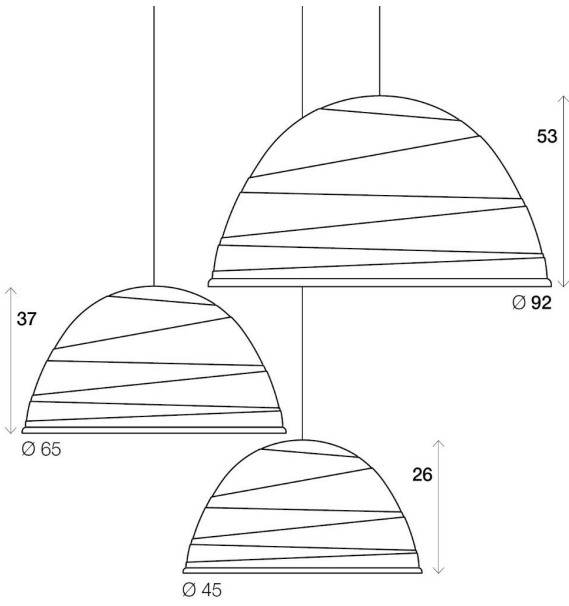

Dimensions

Width:	-	Hole Diameter:	-
Height:	37 cm	Hole Depth:	-
Length:	-	Net weight:	6 Kg
Depth:	-		
Diameter:	65 cm		

Light Source

Watt:	15W E27
Lumen:	1520 lm
Light Source:	led
CRI:	>80
duration:	25000
CCT:	3000K
Energy degree:	A+

Device Specifications

Type of emission:	direct	Power cable length:	400 cm	Driver:	-
Power:	24W	Steel cable length:	350 cm	Power supply assembly:	-
Light output:	1010lm	Glow Wire Test:	-	Power supply:	-
Beam angle:	-	Impact Resistance:	-	Type of dimming:	-
				Voltage:	230V

technical drawing

Dimensions

Width: -
 Height: 37 cm
 Length: -
 Depth: -
 Diameter: 65 cm

Hole Diameter: -
 Hole Depth: -
 Net weight: 6 Kg

Dimensions

Width: -
 Height: 37 cm
 Length: -
 Depth: -
 Diameter: 65 cm

Hole Diameter: -
 Hole Depth: -
 Net weight: 6 Kg

Dimensions

Width: -
 Height: 37 cm
 Length: -

Hole Diameter: -
 Hole Depth: -
 Net weight: 6 Kg

Depth: -
Diameter: 65 cm

photometrics data

babele 2040/65/SD
design marc sadler, 2005