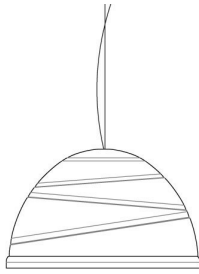

2040/65/SD babele

design marc sadler, 2005

hanging lamp for direct light in turned aluminium and painted externally with different shades of micaceous color, golden inside. Suspended with steel cables, produced in 3 diameters: Ø 45cm, Ø 65cm and Ø 92cm.

Dimensions

Width:	-	Hole Diameter:	-
Height:	37 cm	Hole Depth:	-
Length:	-	Net weight:	6 Kg
Depth:	-		
Diameter:	65 cm		

Light Source

Watt:	15W E27
Lumen:	1520 lm
Light Source:	led
CRI:	>80
duration:	25000
CCT:	3000K
Energy degree:	A+

technical drawing

Dimensions

Width: -
 Height: 37 cm
 Length: -
 Depth: -
 Diameter: 65 cm

Hole Diameter: -
 Hole Depth: -
 Net weight: 6 Kg

Dimensions

Width: -
 Height: 37 cm
 Length: -
 Depth: -
 Diameter: 65 cm

Hole Diameter: -
 Hole Depth: -
 Net weight: 6 Kg

Dimensions

Width: -
 Height: 37 cm
 Length: -

Hole Diameter: -
 Hole Depth: -
 Net weight: 6 Kg

Depth: -
Diameter: 65 cm

photometrics data

babele 2040/65/SD
design marc sadler, 2005