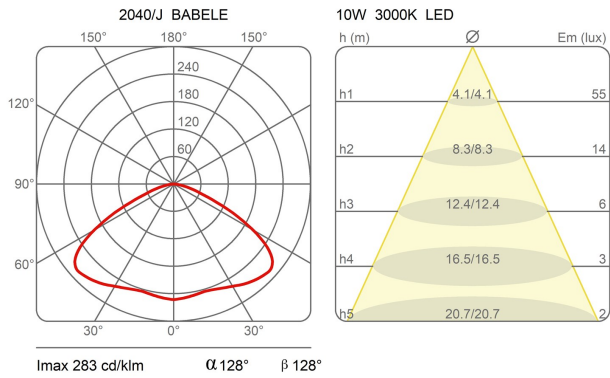

Dimensions

Width:	-	Hole Diameter:	-
Height:	37 cm	Hole Depth:	-
Length:	-	Net weight:	6 Kg
Depth:	-		
Diameter:	65 cm		

Light Source

Watt:	15W E27
Lumen:	1520 lm
Light Source:	led
CRI:	>80
duration:	25000
CCT:	3000K
Energy degree:	A+

Device Specifications

Type of emission:	direct	Power cable length:	400 cm	Driver:	-
Power:	24W	Steel cable length:	350 cm	Power supply assembly:	-
Light output:	1010lm	Glow Wire Test:	-	Power supply:	-
Beam angle:	-	Impact Resistance:	-	Type of dimming:	-
				Voltage:	230V

technical drawing

Dimensions

Width: -
 Height: 37 cm
 Length: -
 Depth: -
 Diameter: 65 cm

Hole Diameter: -
 Hole Depth: -
 Net weight: 6 Kg

Dimensions

Width: -
 Height: 37 cm
 Length: -
 Depth: -
 Diameter: 65 cm

Hole Diameter: -
 Hole Depth: -
 Net weight: 6 Kg

Dimensions

Width: -
 Height: 37 cm
 Length: -

Hole Diameter: -
 Hole Depth: -
 Net weight: 6 Kg

Depth: -
Diameter: 65 cm

photometrics data

babele 2040/65/SD
design marc sadler, 2005