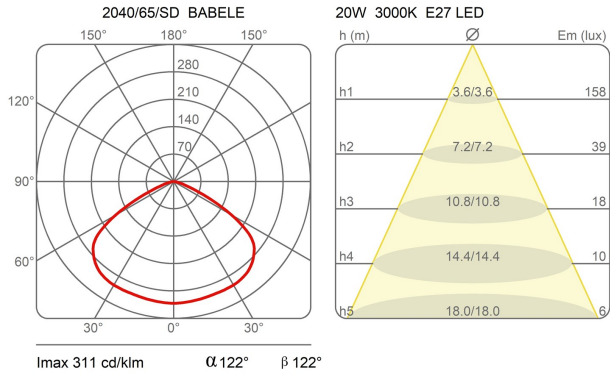

Dimensions

Width:	-	Hole Diameter:	-
Height:	37 cm	Hole Depth:	-
Length:	-	Net weight:	6 Kg
Depth:	-		
Diameter:	65 cm		

Light Source

Watt:	15W E27
Lumen:	1520 lm
Light Source:	led
CRI:	>80
duration:	25000
CCT:	3000K
Energy degree:	A+

Device Specifications

Type of emission:	direct	Power cable length:	400 cm	Driver:	-
Power:	24W	Steel cable length:	350 cm	Power supply assembly:	-
Light output:	1010lm	Glow Wire Test:	-	Power supply:	-
Beam angle:	-	Impact Resistance:	-	Type of dimming:	-
				Voltage:	230V

technical drawing

Dimensions

Width: -
 Height: 37 cm
 Length: -
 Depth: -
 Diameter: 65 cm

Hole Diameter: -
 Hole Depth: -
 Net weight: 6 Kg

Dimensions

Width: -
 Height: 37 cm
 Length: -
 Depth: -
 Diameter: 65 cm

Hole Diameter: -
 Hole Depth: -
 Net weight: 6 Kg

Dimensions

Width: -
 Height: 37 cm
 Length: -

Hole Diameter: -
 Hole Depth: -
 Net weight: 6 Kg

Depth: -
Diameter: 65 cm

photometrics data

babele 2040/65/SD
design marc sadler, 2005