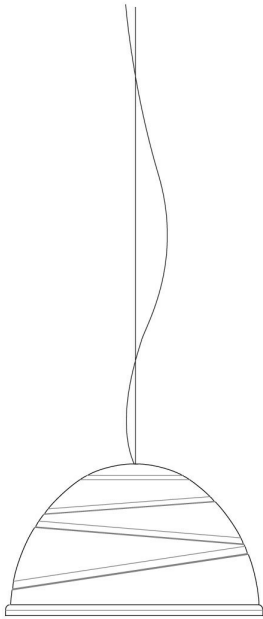

2040/65/SD babele

design marc sadler, 2005

hanging lamp for direct light in turned aluminium and painted externally with different shades of micaceous color, golden inside. Suspended with steel cables, produced in 3 diameters: Ø 45cm, Ø 65cm and Ø 92cm.

Dimensions

Width:	-	Hole Diameter:	-
Height:	37 cm	Hole Depth:	-
Length:	-	Net weight:	6 Kg
Depth:	-		
Diameter:	65 cm		

Light Source

Watt:	15W E27
Lumen:	1520 lm
Light Source:	led
CRI:	>80
duration:	25000
CCT:	3000K
Energy degree:	A+

technical drawing

Dimensions

Width: -
 Height: 37 cm
 Length: -
 Depth: -
 Diameter: 65 cm

Hole Diameter: -
 Hole Depth: -
 Net weight: 6 Kg

Dimensions

Width: -
 Height: 37 cm
 Length: -
 Depth: -
 Diameter: 65 cm

Hole Diameter: -
 Hole Depth: -
 Net weight: 6 Kg

Dimensions

Width: -
 Height: 37 cm
 Length: -

Hole Diameter: -
 Hole Depth: -
 Net weight: 6 Kg

Depth: -
Diameter: 65 cm

photometrics data

babele 2040/65/SD
design marc sadler, 2005